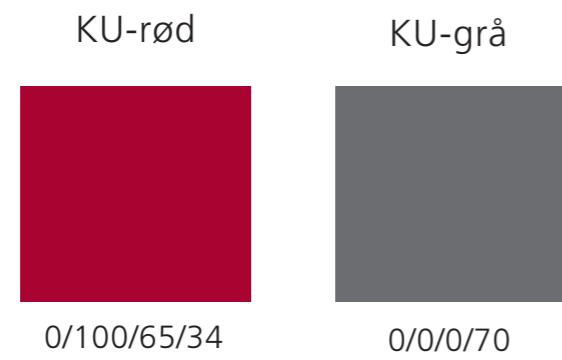

KU-farver

KU-farvefamilier

| | Rød | Blå | Petroleum | Grøn | Grå | Hvid/Gul | |
|--------|---|---|--|---|---|---|-----------|
| Mørk |  |  |  |  |  |  | Hvid |
| | 0/100/65/34 | 100/80/40/40 | 90/50/50/25 | 75/40/100/30 | 0/0/0/85 | 0/0/0/0 | |
| Mellem |  |  |  |  |  |  | Champagne |
| | 15/95/95/5 | 80/60/35/15 | 80/35/35/5 | 70/25/100/10 | 0/0/0/70 | 0/05/10/0 | |
| Lys |  |  |  |  |  |  | Gul |
| | 5/85/85/0 | 25/15/5/0 | 25/5/10/0 | 25/10/35/0 | 0/0/0/15 | 0/30/90/0 | |